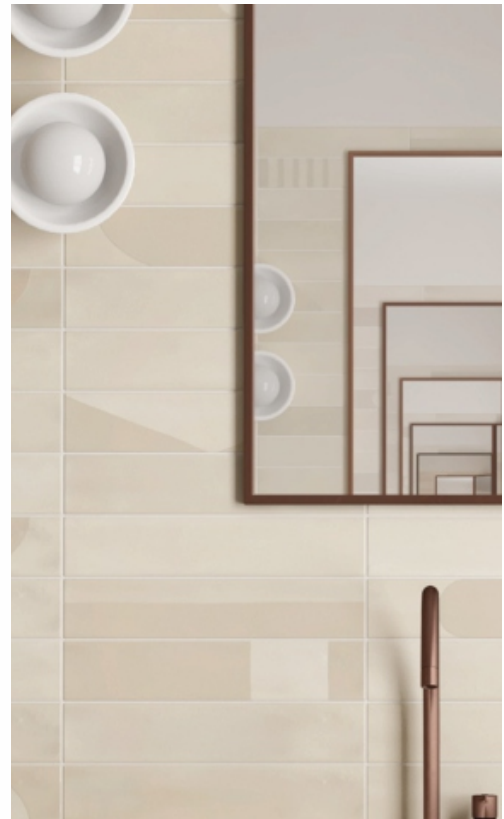

Let's discover the artistry behind these exceptional selections.

Wall Tile Spotlight

The Textured Beauty Of Equipe Wadi

Inspired By The Shifting Sands Of The Desert, Equipe Wadi Brings Natural Textures To Your Walls. Its Structured Surface And Subtle Hues Create A Play Of Light And Shadow, Making It Perfect For Both Contemporary And Rustic Interiors. Whether Used In Kitchens, Bathrooms, Or Accent Walls, This Collection Adds Depth And Character Effortlessly.

Available In 6x30 Cm Sizes, Its Color Palette Ranges From Earthy Terra And Taupe To Bold Noir And Mint, Offering Flexibility For Kitchens, Bathrooms, Or Accent Walls.

Key Features

Versatile Styling: Mix-and-match Solids Like Wadi Beige Or Stone With Decorative Patterns (e.g., Wadi Noir + Deco).