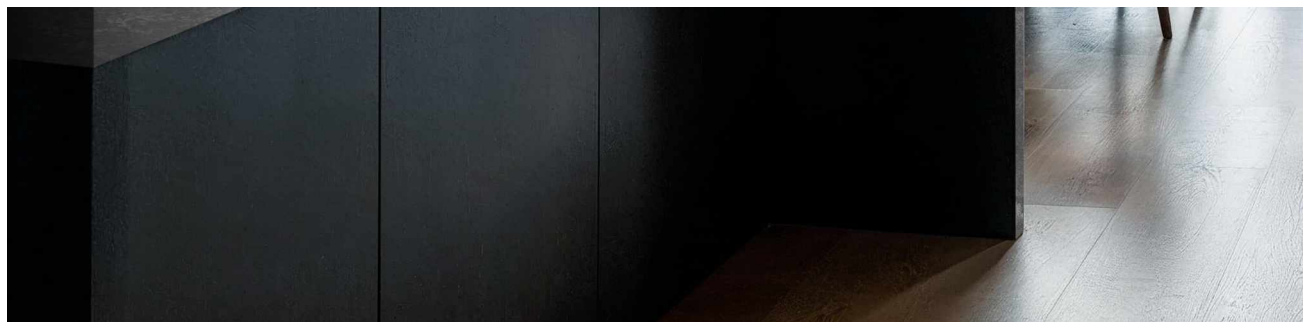

EAST-MEETS WEST INTERIORS

JAPANESE + SCANDINAVIAN

Japandi style is a seamless blend of Japanese minimalism and Scandinavian functionality, creating serene, uncluttered spaces. With natural textures, muted tones, and a focus on harmony, Japandi transforms interiors into calming sanctuaries of timeless elegance and practicality.