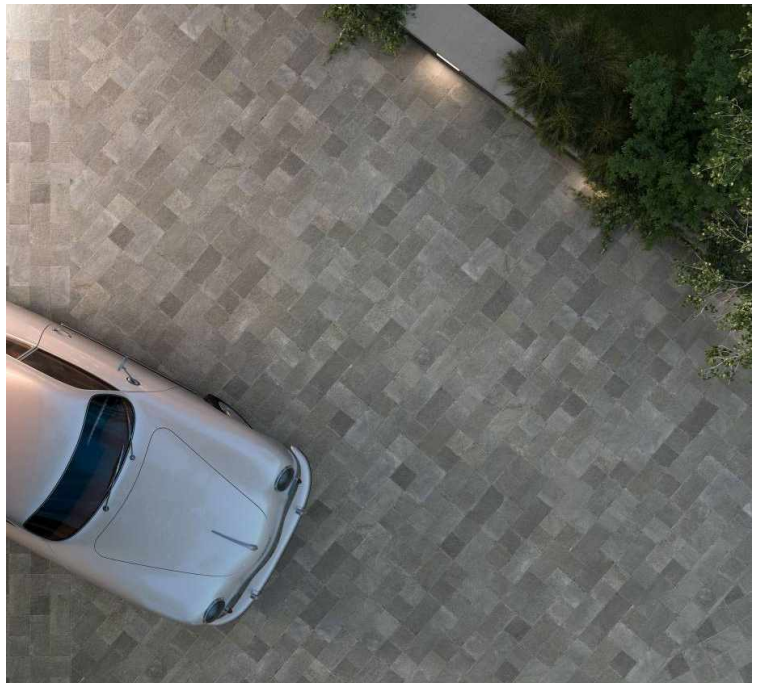

OUTDOOR EXCELLENCE

Transform your outdoor spaces with **Landmark Ceramics' Frontier20 Shapes**. This innovative collection allows you to reimagine your environment with **20mm thick porcelain pavers** available in various creative shapes, sizes, patterns, and colors. Whether enhancing a residential patio or a commercial walkway, Frontier20 Shapes offers endless inspiration for achieving your desired outdoor style.