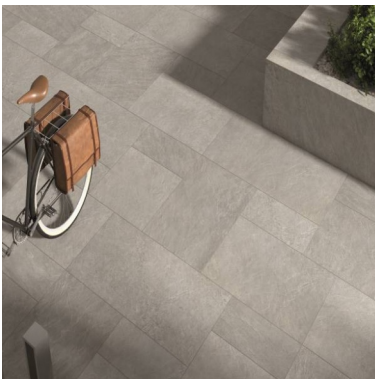

Landmark Porcelain Pavers

Renowned for their durability and aesthetic charm, Landmark Stone's pavers are perfect for patios, driveways, or garden walkways—offering a blend of elegance and resilience in various colors and textures.