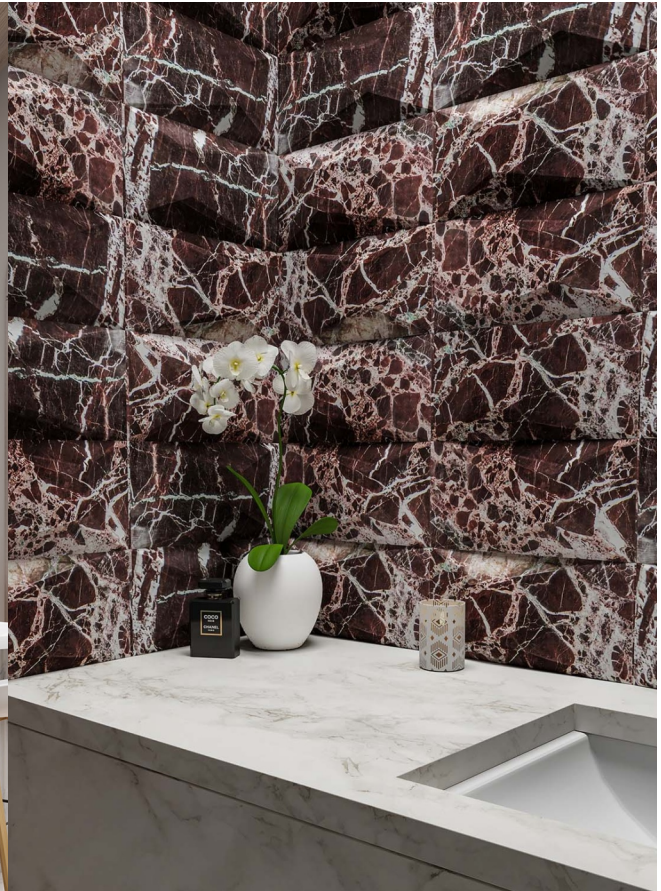

Goes beyond traditional design

Step into the innovative world of Geometric by Walker Zanger, where natural stone meets artistic expression. With four captivating hues and intricate tile patterns like Prizm and Fluted, each piece is a unique masterpiece that adds grace to any space—perfect for creating focal walls or distinctive decorative statements.