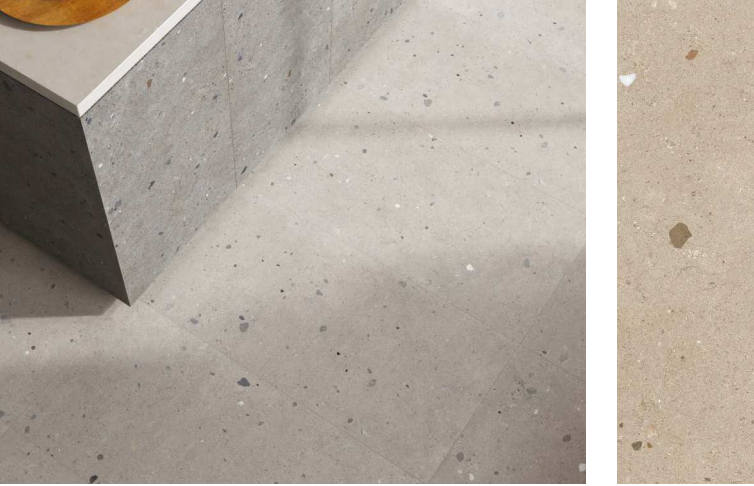

Available in various sizes,

18" x 36"

24" x 24"

24" x 48"

The **Cassero collection** showcases the beauty of raw materials in a refined and industrial-chic style.

The tiles come in a matte finish and various neutral colors such as white, grey, and anthracite, allowing for versatile design options.

Raw appeal, refined design.

KLASTOS

By Stonepeak
Ceramics

Discover beauty of a clastic rock composed of delicate fragments represented in this new US-made collection. Klastos offers **five natural colors** ranging from a **soft white to deep grey shade** with illusion of clastic rocks formed from the cementation of these uniquely shaped fragments. Bring some Mediterranean flair to elevate your architectural space. The Honed+ finish is distinctly rich to the touch and nonreflective, creating an exceptionally natural result.