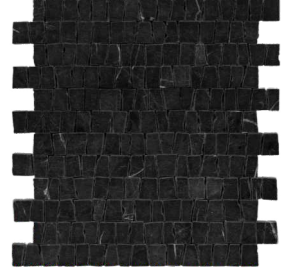

DRIFT TULIP BLACK