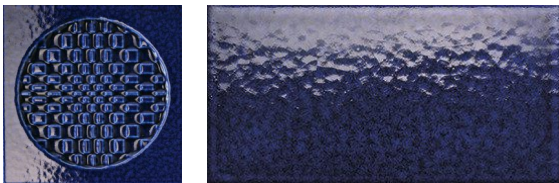

GEO AZZURRO

GEO BIANCO

GEO ROSSO

GEO VERDE

GEO BLU

GEO ORO

ORO GEO ROSSO

ORO GEO BIANCO

ORO GEO BLU

ORO GEO AZZURRO

ORO GEO VERDE

Venice Villa

By Stonepeak
Ceramics

Italian
Craftsmanship
Meets Terrazzo

Uniting Tradition and Modernity

Terrazzo is back in style, and Stonepeak Ceramics' Venice Villa Collection is a modern take on this classic Italian design. The collection replicates the authentic terrazzo look in durable porcelain, offering three distinct finishes: **Polished**, **Natural**, and **Structured**. Whether you prefer the smooth shine of polished tiles or the more organic feel of natural or structured finishes, Venice Villa offers the perfect solution for both floors and walls.

What makes Venice Villa stand out is its homogeneous surface, which ensures a seamless flow from the surface to the edges, providing a cohesive look that's rich in texture and color. Embedded fragments throughout the porcelain add depth and character, ensuring that each piece is as visually engaging as it is practical. This collection is the ideal choice for anyone seeking the aesthetic charm of terrazzo without compromising on durability.