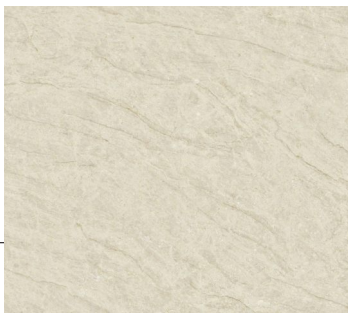

Transform your kitchen with the timeless elegance of **Pristine**, a standout surface from the Taj collection by Aurea Stone. **Pristine** features soft, flowing veins across a serene beige base, featuring classic stone's natural beauty and grace. Its versatile design fits both contemporary and traditional styles, making it the perfect choice for homeowners seeking a harmonious blend of sophistication and functionality. Additionally, Pristine's innovative NEOS Technology provides an anti-stain surface, ensuring long-lasting beauty.