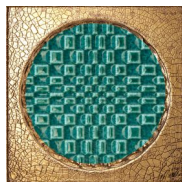

GEO AZZURRO

GEO BIANCO

GEO ROSSO

GEO VERDE

GEO BLU

GEO ORO

ORO GEO ROSSO

ORO GEO BIANCO

ORO GEO BLU

ORO GEO AZZURRO

ORO GEO VERDE

Venice Villa

By Stonepeak
Ceramics

Italian
Craftsmanship
Meets Terrazzo

Uniting Tradition and Modernity

Terrazzo is back in style, and Stonepeak Ceramics' Venice Villa Collection is a modern take on this classic Italian design. The collection replicates the authentic terrazzo look in durable porcelain, offering three distinct finishes: **Polished**, **Natural**, and **Structured**. Whether you prefer the smooth shine of polished tiles or the more organic feel of natural or structured finishes, Venice Villa offers the perfect solution for both floors and walls.

What makes Venice Villa stand out is its homogeneous surface, which ensures a seamless flow from the surface to the edges, providing a cohesive look that's rich in texture and color. Embedded fragments throughout the porcelain add depth and character, ensuring that each piece is as visually engaging as it is practical. This collection is the ideal choice for anyone seeking the aesthetic charm of terrazzo without compromising on durability.