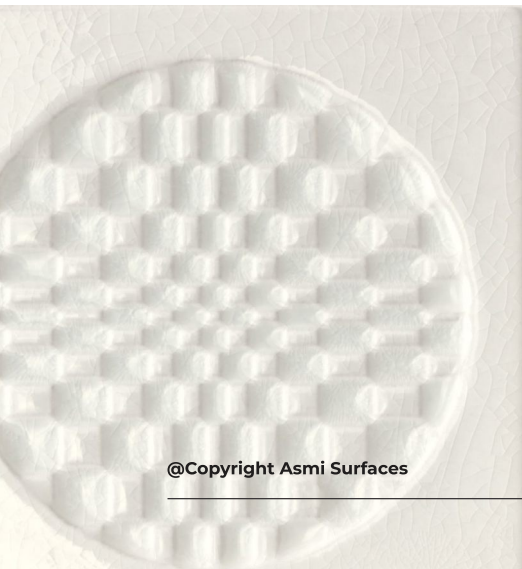

A Celebration of Color