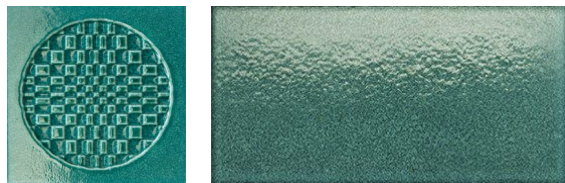

GEO AZZURRO

GEO BIANCO

GEO ROSSO

GEO VERDE

GEO BLU

GEO ORO

ORO GEO ROSSO

ORO GEO BIANCO

ORO GEO BLU

ORO GEO AZZURRO

ORO GEO VERDE

Venice Villa

By Stonepeak
Ceramics

Italian
Craftsmanship
Meets Terrazzo

Uniting Tradition and Modernity

Terrazzo is back in style, and Stonepeak Ceramics' Venice Villa Collection is a modern take on this classic Italian design. The collection replicates the authentic terrazzo look in durable porcelain, offering three distinct finishes: **Polished**, **Natural**, and **Structured**. Whether you prefer the smooth shine of polished tiles or the more organic feel of natural or structured finishes, Venice Villa offers the perfect solution for both floors and walls.

What makes Venice Villa stand out is its homogeneous surface, which ensures a seamless flow from the surface to the edges, providing a cohesive look that's rich in texture and color. Embedded fragments throughout the porcelain add depth and character, ensuring that each piece is as visually engaging as it is practical. This collection is the ideal choice for anyone seeking the aesthetic charm of terrazzo without compromising on durability.