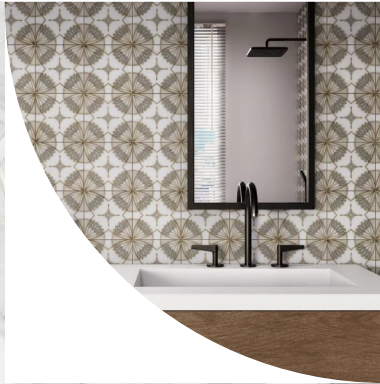

The Classic Statuario® Collection by Jeffrey Court is a testament to the timeless elegance of white marble. This all-white, natural stone series celebrates the simplicity and beauty of honed and brushed marble, making it the perfect choice for any luxurious installation.

At the heart of this collection is premium-grade white marble, meticulously hand-graded to maintain a pristine white color with soft grey veining that adds a delicate touch of sophistication. The design team selected a brushed finish for the field tiles, achieved by diamond-tipped brushes that gently open the stone's softer sections, allowing the veins to shine through. This results in an antique, yet classic, finish that speaks to the beauty of history and craftsmanship.