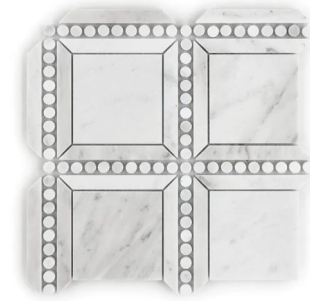

Pointe Square Mosaic