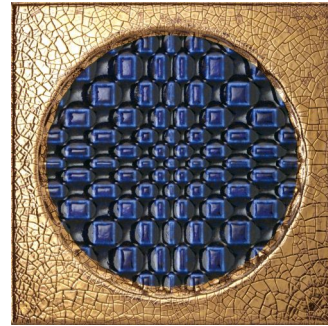

Città di Faenza

By Stonepeak Ceramics

Color is at the core of the **Città di Faenza Collection by Stonepeak Ceramics**. Drawing inspiration from Italy's **rich artistic** legacy, this collection features a cracked texture that brings dimension and intrigue to every tile. Whether used as a bold focal point or an elegant backdrop, these tiles are sure to impress.