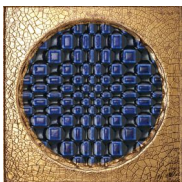

GEO AZZURRO

GEO BIANCO

GEO ROSSO

GEO VERDE

GEO BLU

GEO ORO

ORO GEO ROSSO

ORO GEO BIANCO

ORO GEO BLU

ORO GEO AZZURRO

ORO GEO VERDE

Venice Villa

By Stonepeak
Ceramics

Italian
Craftsmanship
Meets Terrazzo

Uniting Tradition and Modernity

Terrazzo is back in style, and Stonepeak Ceramics' Venice Villa Collection is a modern take on this classic Italian design. The collection replicates the authentic terrazzo look in durable porcelain, offering three distinct finishes: **Polished**, **Natural**, and **Structured**. Whether you prefer the smooth shine of polished tiles or the more organic feel of natural or structured finishes, Venice Villa offers the perfect solution for both floors and walls.

What makes Venice Villa stand out is its homogeneous surface, which ensures a seamless flow from the surface to the edges, providing a cohesive look that's rich in texture and color. Embedded fragments throughout the porcelain add depth and character, ensuring that each piece is as visually engaging as it is practical. This collection is the ideal choice for anyone seeking the aesthetic charm of terrazzo without compromising on durability.