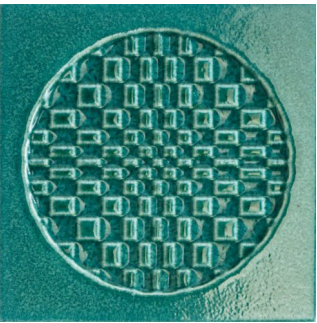

Città di Faenza

By Stonepeak Ceramics

Color is at the core of the **Città di Faenza Collection by Stonepeak Ceramics**. Drawing inspiration from Italy's **rich artistic** legacy, this collection features a cracked texture that brings dimension and intrigue to every tile. Whether used as a bold focal point or an elegant backdrop, these tiles are sure to impress.