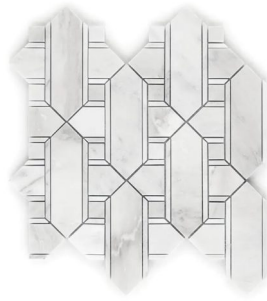

At the heart of this collection is premium-grade white marble, meticulously hand-graded to maintain a pristine white color with soft grey veining that adds a delicate touch of sophistication. The design team selected a brushed finish for the field tiles, achieved by diamond-tipped brushes that gently open the stone's softer sections, allowing the veins to shine through. This results in an antique, yet classic, finish that speaks to the beauty of history and craftsmanship.

Why Choose Classic Statuario®?

Hand-selected for its subtle yet stunning grey veining

Brushed finish enhances the depth and texture

Ideal for creating statement installations with timeless appeal

Proper Pillar Mosaic