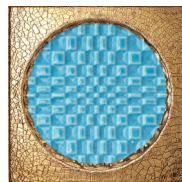

GEO AZZURRO

GEO BIANCO

GEO ROSSO

GEO VERDE

GEO BLU

GEO ORO

ORO GEO ROSSO

ORO GEO BIANCO

ORO GEO BLU

ORO GEO AZZURRO

ORO GEO VERDE

Venice Villa

By Stonepeak
Ceramics

Italian
Craftsmanship
Meets Terrazzo

Uniting Tradition and Modernity

Terrazzo is back in style, and Stonepeak Ceramics' Venice Villa Collection is a modern take on this classic Italian design. The collection replicates the authentic terrazzo look in durable porcelain, offering three distinct finishes: **Polished**, **Natural**, and **Structured**. Whether you prefer the smooth shine of polished tiles or the more organic feel of natural or structured finishes, Venice Villa offers the perfect solution for both floors and walls.

What makes Venice Villa stand out is its homogeneous surface, which ensures a seamless flow from the surface to the edges, providing a cohesive look that's rich in texture and color. Embedded fragments throughout the porcelain add depth and character, ensuring that each piece is as visually engaging as it is practical. This collection is the ideal choice for anyone seeking the aesthetic charm of terrazzo without compromising on durability.