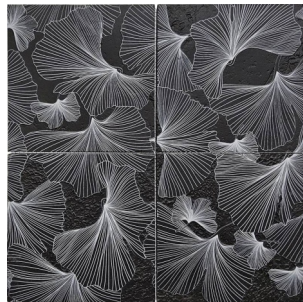

BLOOM GREEN

BLOOM GREY

GINGKO BLACK

GINGKO BLUE

GINGKO GREEN

GINGKO TAUPE

An aerial photograph of a sandy beach with waves crashing on the shore. The sand is a light beige color, and the water is a pale turquoise. The waves are white and frothy, creating a dynamic contrast with the smooth sand. The overall scene is serene and evokes a sense of coastal tranquility.