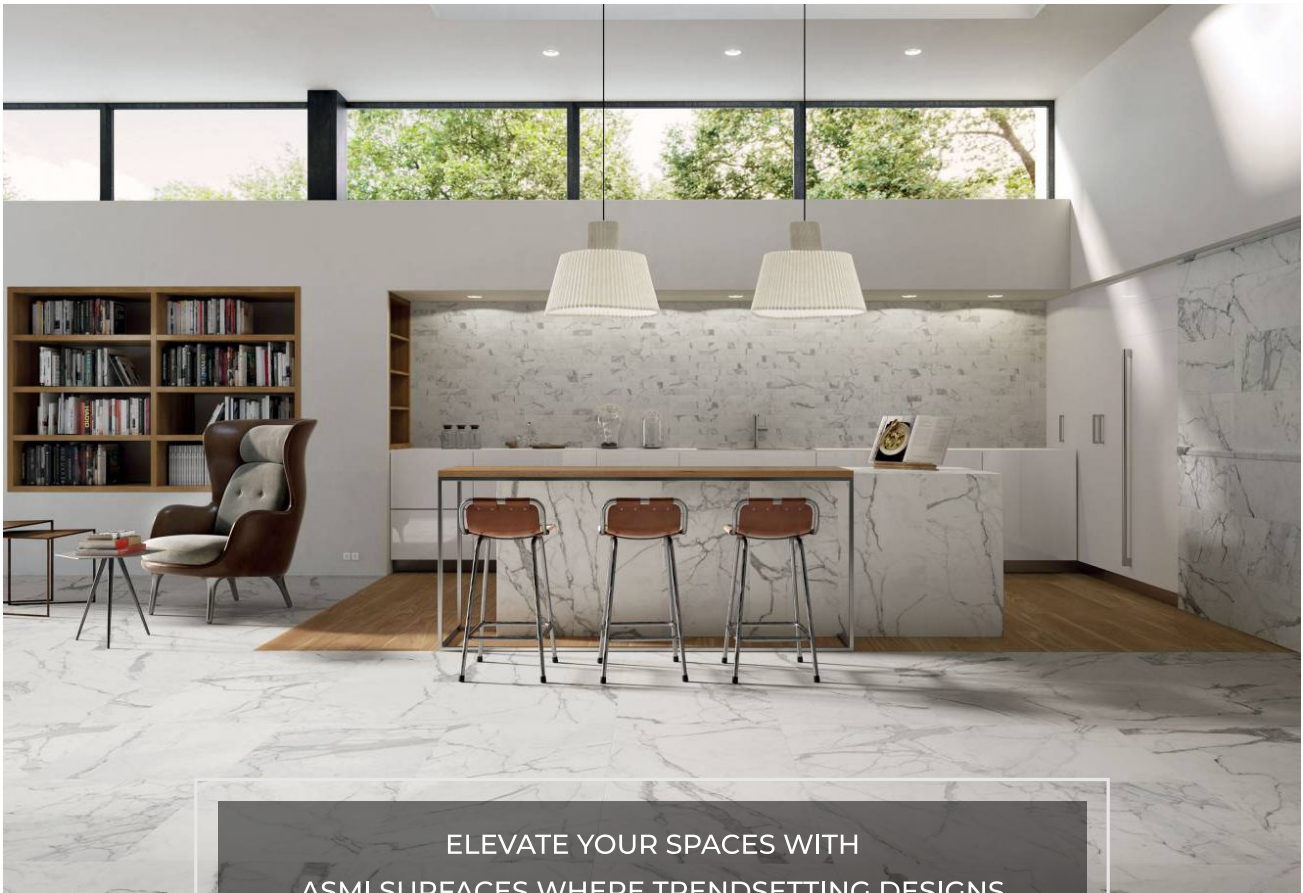

ELEVATE YOUR SPACES WITH
ASMI SURFACES WHERE TRENDSETTING DESIGNS
AND QUALITY SURFACES MEET!