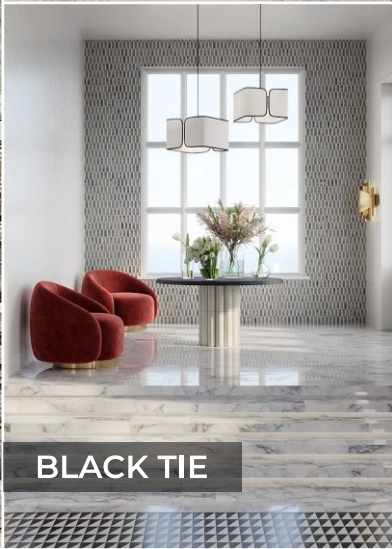

FETE

BLACK TIE