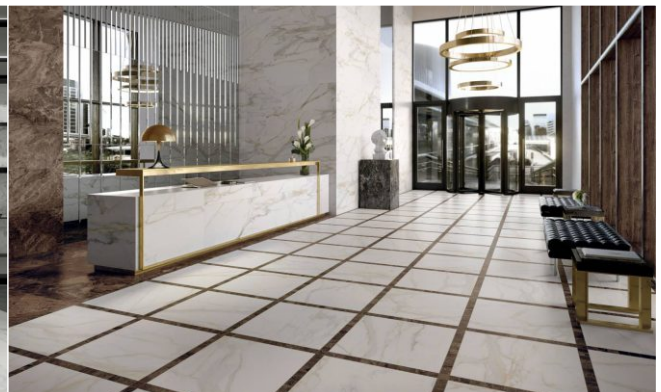

CHARME (Porcelain)

By Landmark Ceramics

Marble brings interior decoration up to date with its natural and exquisite elegance. Porcelain surfaces inspired by precious marble to reinterpret the new contemporary residential and commercial venues with a fresh and dynamic style. The finish is soft and natural, colors are deep and intense. The floor and wall collection creates veritable architectural masterpieces enriched with an exquisite set of decors.