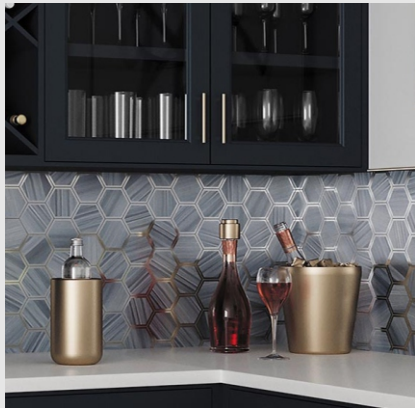

VOLTERRA

NATURAL FINISH

12" x 24"

GRES PANIA
CERAMICA

BLANCO

BEIGE

GRIS

**Providing an elegant
hardwood look while
conserving the Earth's
natural resources.**

A color palette inspired by Nature. With its variety of color nuances, Aspen recreates wood's essence and warmth in refined and natural tones.

ASPEN by _____ **anatolia**

MAJESTY by *MIR*[®]
Collections

Saint Tropez

The new Saint Tropez Collection features two frosted glass patterns in a variety of soft colors reminiscent of the stunning sunrises and sunsets (and everything in between) over Tropezian beaches, highlighted by metallic accents. Saint Tropez brings a dreamy ethereality to every wall it touches - including wet areas!

EMERSYN LANE

WALKER ZANGER™

Emersyn Lane is a tranquil, inviting collection of ceramic gloss tiles that bring in a beautifully warm, casual vibe. The neutral color palette of beige, blue, grey, and white combines classic elegance with farmhouse comfort, embracing a transitional design style. Ideal for residential and commercial interior walls, Emersyn Lane welcomes a relaxed, cheerful atmosphere that promotes serenity and wellness.