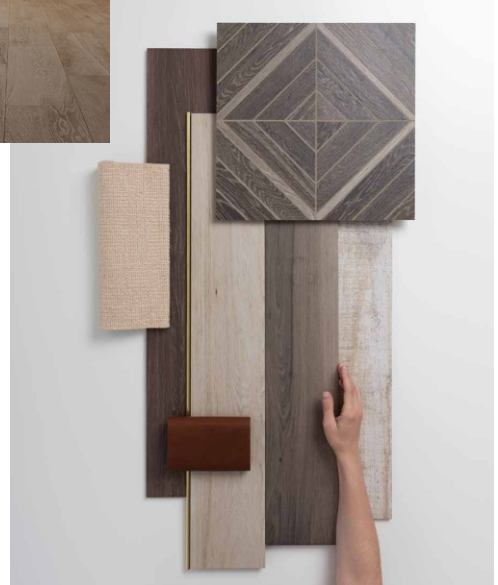

VOLTERRA

NATURAL FINISH

12" x 24"

GRES PANIA
CERAMICA

BLANCO

BEIGE

GRIS

**Providing an elegant
hardwood look while
conserving the Earth's
natural resources.**

A color palette inspired by Nature. With its variety of color nuances, Aspen recreates wood's essence and warmth in refined and natural tones.

ASPEN by _____ **anatolia**

MAJESTY by *MIR*[®]
Collections

Saint Tropez

The new Saint Tropez Collection features two frosted glass patterns in a variety of soft colors reminiscent of the stunning sunrises and sunsets (and everything in between) over Tropezian beaches, highlighted by metallic accents. Saint Tropez brings a dreamy ethereality to every wall it touches - including wet areas!

EMERSYN LANE

WALKER ZANGER™

Emersyn Lane is a tranquil, inviting collection of ceramic gloss tiles that bring in a beautifully warm, casual vibe. The neutral color palette of beige, blue, grey, and white combines classic elegance with farmhouse comfort, embracing a transitional design style. Ideal for residential and commercial interior walls, Emersyn Lane welcomes a relaxed, cheerful atmosphere that promotes serenity and wellness.