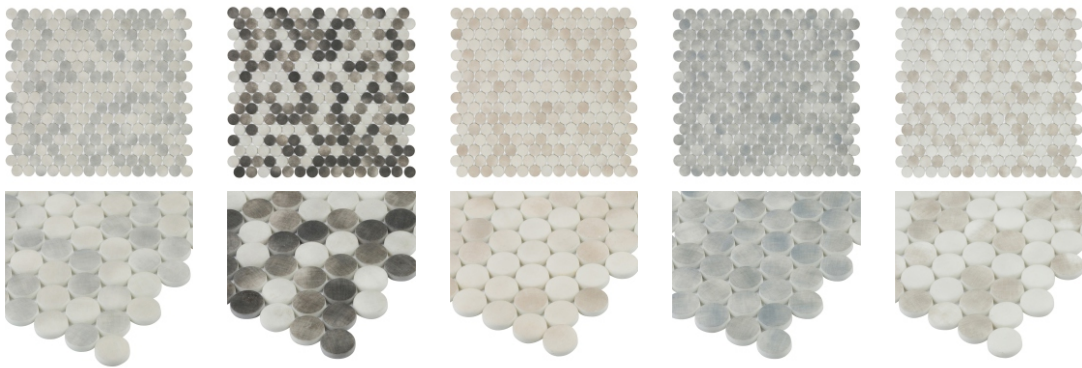

A color palette inspired by Nature. With its variety of color nuances, Aspen recreates wood's essence and warmth in refined and natural tones.

ASPEN by _____ **anatolia**

MAJESTY by *MIR*[®]
Collections

Saint Tropez

The new Saint Tropez Collection features two frosted glass patterns in a variety of soft colors reminiscent of the stunning sunrises and sunsets (and everything in between) over Tropezian beaches, highlighted by metallic accents. Saint Tropez brings a dreamy ethereality to every wall it touches - including wet areas!

EMERSYN LANE

WALKER ZANGER™

Emersyn Lane is a tranquil, inviting collection of ceramic gloss tiles that bring in a beautifully warm, casual vibe. The neutral color palette of beige, blue, grey, and white combines classic elegance with farmhouse comfort, embracing a transitional design style. Ideal for residential and commercial interior walls, Emersyn Lane welcomes a relaxed, cheerful atmosphere that promotes serenity and wellness.